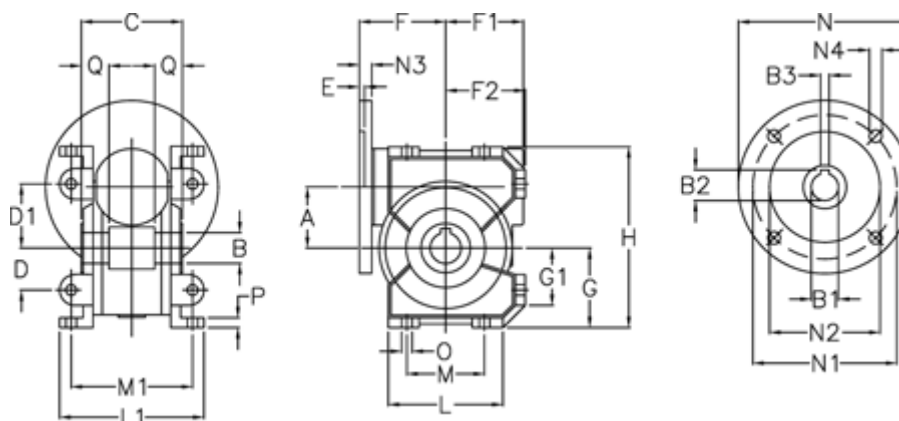

# Data Sheet

Article number: 3918044010028

Description: Worm gear with st. steel hollow shaft  
VF 44 EP-U-10- 71B14

## Measures

a	= 44.6	E	= 2.0	L	= 80	N4	= 7.0
B	= 18	F	= 65	L1	= 100.0	O	= 8.5
B1 E7	= 14	F1	= 54	M	= 52	P	= 8
B2	= 16.3	F2	= 55.0	M1	= 81.0	Q	= 24.5
B3 H9	= 5	g	= 55.0	N	= 105		
C	= 64	G1	= 40.0	N1	= 85		
D	= 29	H	= 127.0	N2	= 70		
D1	= 46	H1	= 97.0	N3	= 10.0		